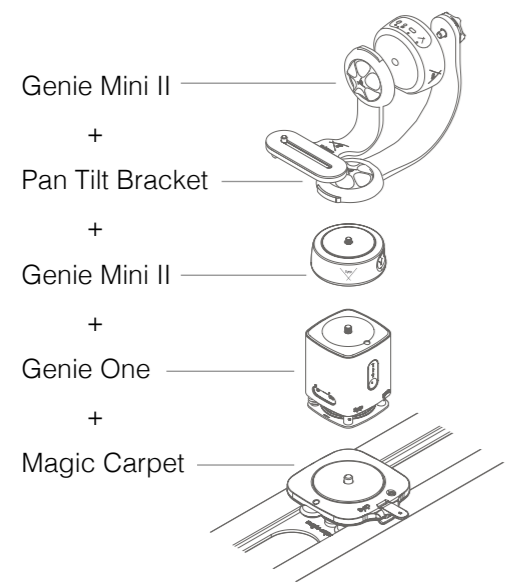

Even with the most demanding payloads, the Carriage-integrated Flywheel ensures your hand-pushed tracking shots are silky smooth every time.

Endlessly Extendable

Our zero-join technology allows you to extend your track length as long as you need to without compromising on the quality of your shot.

Genie One 3-Axis - Custom Build

Genie II 3-Axis - Epic Kit Build

The Genie Kits Range

	Axis of Movement	Magic Carpet Medium	Genie	Genie Mini II	Genie II Linear	Genie II Pan Tilt	Accessory
	Pan & Tilt			●● (2x)			Pan Tilt Bracket
Genie Mini II - Pan Tilt Kit							
	Panning			●			Product Turntable
Genie Mini II - Product Turntable Kit							
	3-Axis	●		●● (2x)	●		Pan Tilt Bracket
Genie II 3-Axis - Indie Kit							
	3-Axis	●			●	●	
Genie II 3-Axis - Epic Kit							