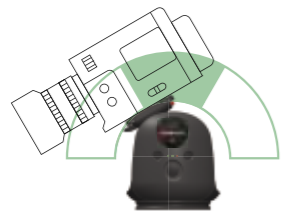

*Select a Shutter link cable for your camera at www.syrp.co (Not required for video recording)

SY0031-0001
Genie II Pan Tilt

Charge Time
3hrs

Battery Life
12hrs Time-lapse
8hrs Video

Weight
1.93kg / 4.25lbs

Max Payload Tilting 60°
6kg / 13.23lbs

Max Payload Tilting 180°
3kg / 6.61lbs

Genie II Pan Tilt Accessory

SY0005-0002
Battery BP02

Take extra batteries for shooting in remote locations. Both Genie II Linear and Genie II Pan Tilt conveniently use the same battery.

Max Payload Vertical
2.5kg / 5.51lbs

Max Payload Horizontal
7.5kg / 16.53lbs

Genie II Pan Tilt Accessory

SY0054-0001
Tilt Platform

Create unique shots by keeping your camera level while tracking vertically. Compatible with both manually operated or motion-controlled sliders.