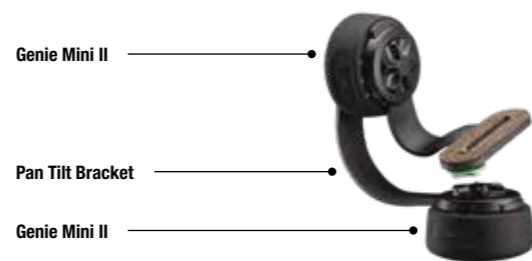

Pan & Tilt

SYKIT-0040H
Genie Mini II - Pan Tilt Kit
Recording smooth 2-axis Pan and Tilt motion for time-lapse and video with this simple-to-use smart motion device.

- 2x Genie Mini II SY0033-0001
- 1x Pan Tilt Bracket SY0003-0001