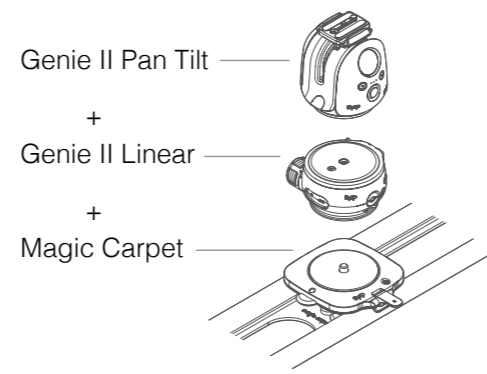

Genie II 3-Axis - Epic Kit Build

The Genie Kits Range

	Axis of Movement	Magic Carpet Medium	Genie	Genie Mini II	Genie II Linear	Genie II Pan Tilt	Accessory
	Pan & Tilt			●● (2x)			Pan Tilt Bracket
Genie Mini II - Pan Tilt Kit							
	Panning			●			Product Turntable
Genie Mini II - Product Turntable Kit							
	3-Axis	●		●● (2x)	●		Pan Tilt Bracket
Genie II 3-Axis - Indie Kit							
	3-Axis	●			●	●	
Genie II 3-Axis - Epic Kit