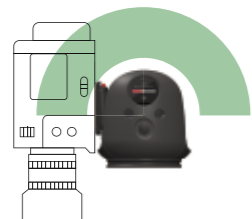

Max Payload Tilting 60°
6kg / 13.23lbs

Max Payload Tilting 180°
3kg / 6.61lbs

Genie II Pan Tilt Accessory

SY0005-0002
Battery BP02

Take extra batteries for shooting in remote locations. Both Genie II Linear and Genie II Pan Tilt conveniently use the same battery.