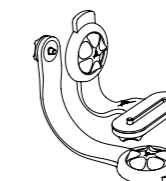

*Requires a 2nd Genie Mini II and the Pan Tilt Bracket accessory
**Select a Shutter link cable for your camera at www.syrp.co
(Not required for video recording)

SY0033-0001
Genie Mini II

Charge Time

3hrs

Battery Life

15hrs Time-lapse
6hrs Video

Weight

0.245kg / 0.54lbs

Max Payload

4kg / 8.8lbs

Genie Mini II Accessories

SY0003-0001
Pan Tilt Bracket

Combined with two Genie Mini II's, the Pan Tilt Bracket allows you to create pan tilt time-lapse, video and multi-row panorama.

SY0025-0001
Product Turntable

Automate your product photography workflow with precision and repeatability for creating interactive 360° images of objects and record smooth rotating video with ease.

Genie II Pan Tilt

A powerful 2-Axis motion controller giving you the creative freedom of 180° Tilt and 360° Panning movement.

Portable camera motion control in your backpack. Genie II Pan Tilt offers the filmmaker a world of options when out filming. Use it with a tripod for precise pan and tilt motion control or combine it with Genie II Linear for 3-Axis motion control.