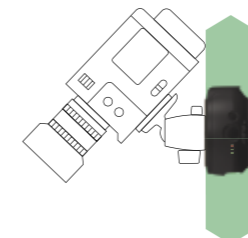

Max Payload Tilting 60°
6kg / 13.23lbs

Max Payload Tilting 180°
3kg / 6.61lbs

Genie II Pan Tilt Accessory

SY0005-0002
Battery BP02

Take extra batteries for shooting in remote locations. Both Genie II Linear and Genie II Pan Tilt conveniently use the same battery.

Max Payload Vertical
2.5kg / 5.51lbs

Max Payload Horizontal
7.5kg / 16.53lbs

Genie II Pan Tilt Accessory

SY0054-0001
Tilt Platform

Create unique shots by keeping your camera level while tracking vertically. Compatible with both manually operated or motion-controlled sliders.