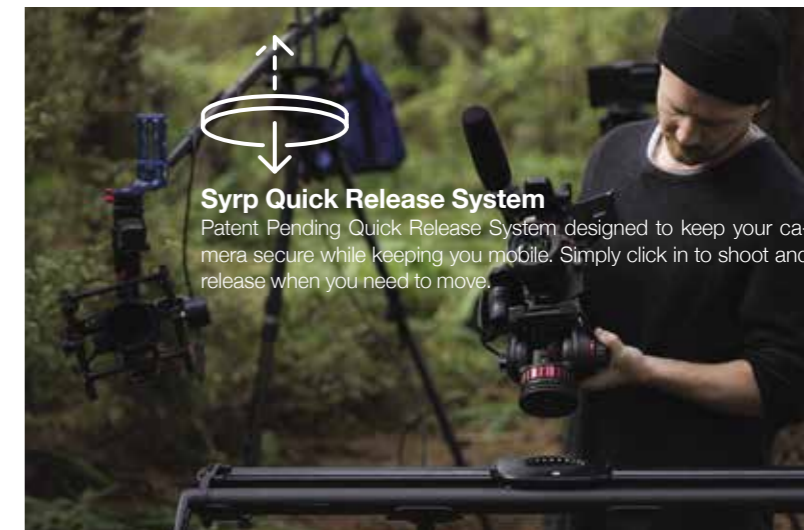

Magic Carpet PRO's Innovative Features

Magic Carpet PRO is meticulously designed for the requirements of professional filmmakers with a focus on reduced setup time and ensuring supremely smooth tracking shots every time.