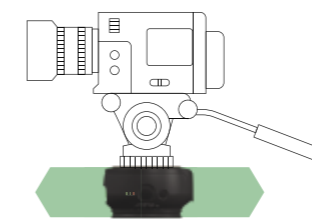

Max Payload Tilting 60°
6kg / 13.23lbs

Max Payload Tilting 180°
3kg / 6.61lbs

Genie II Pan Tilt Accessory

SY0005-0002
Battery BP02

Take extra batteries for shooting in remote locations. Both Genie II Linear and Genie II Pan Tilt conveniently use the same battery.

Max Payload Vertical
2.5kg / 5.51lbs

Max Payload Horizontal
7.5kg / 16.53lbs

Genie II Pan Tilt Accessory

SY0054-0001
Tilt Platform

Create unique shots by keeping your camera level while tracking vertically. Compatible with both manually operated or motion-controlled sliders.