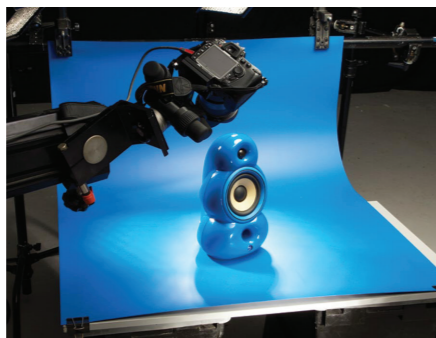

Colormatt

9700 7100 5047

6400 6900 4550

9010 9270 CM1309*

All colours 1 x 1.3m

*Also available in Colorgloss CG1309