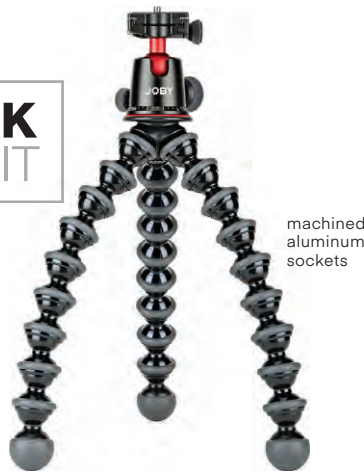

machined aluminum sockets

GorillaPod™ 5K Kit

Built for the Pro. Machined aluminum GorillaPod, precision-engineered ballhead with Arca-Swiss® compatible quick-release plate. Supports professional cameras and devices weighing up to 11 lbs.

Size	2.6 x 2.6 x 15.2 in 65 x 65 x 385 mm		
Weight	26 oz 739 g	Capacity	11 lbs 5 kg
Connection	1/4"-20 3/8"		
Order No.	JB01508		

3K
KIT