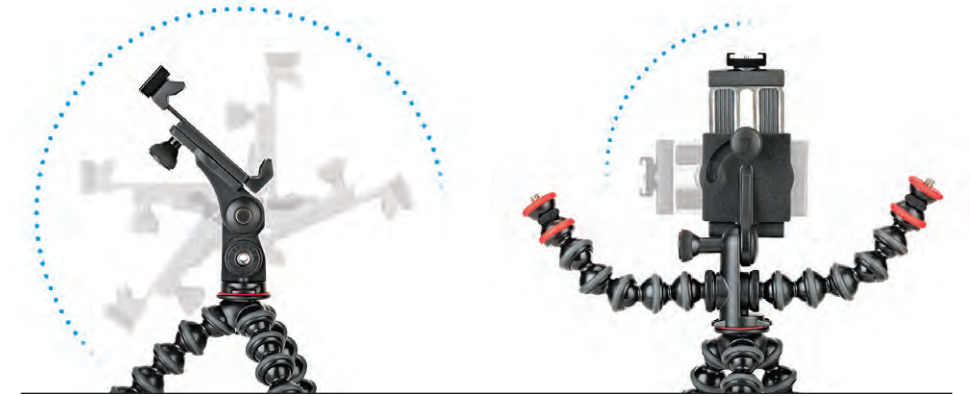

## GorillaPod™ Rig Upgrade Kit

Transform your GorillaPod 5K Kit or 3K Kit into a GorillaPod Rig. Mount lights, mics and additional devices to your DSLR or mirrorless set-up to bring your creativity to light.

# Mobile Rig

RIGS

Get fully rigged to capture professional content with this benchmark setting tool for the mobile phone user.

Add lights and mic to take your footage to the next level and build your social media channel.