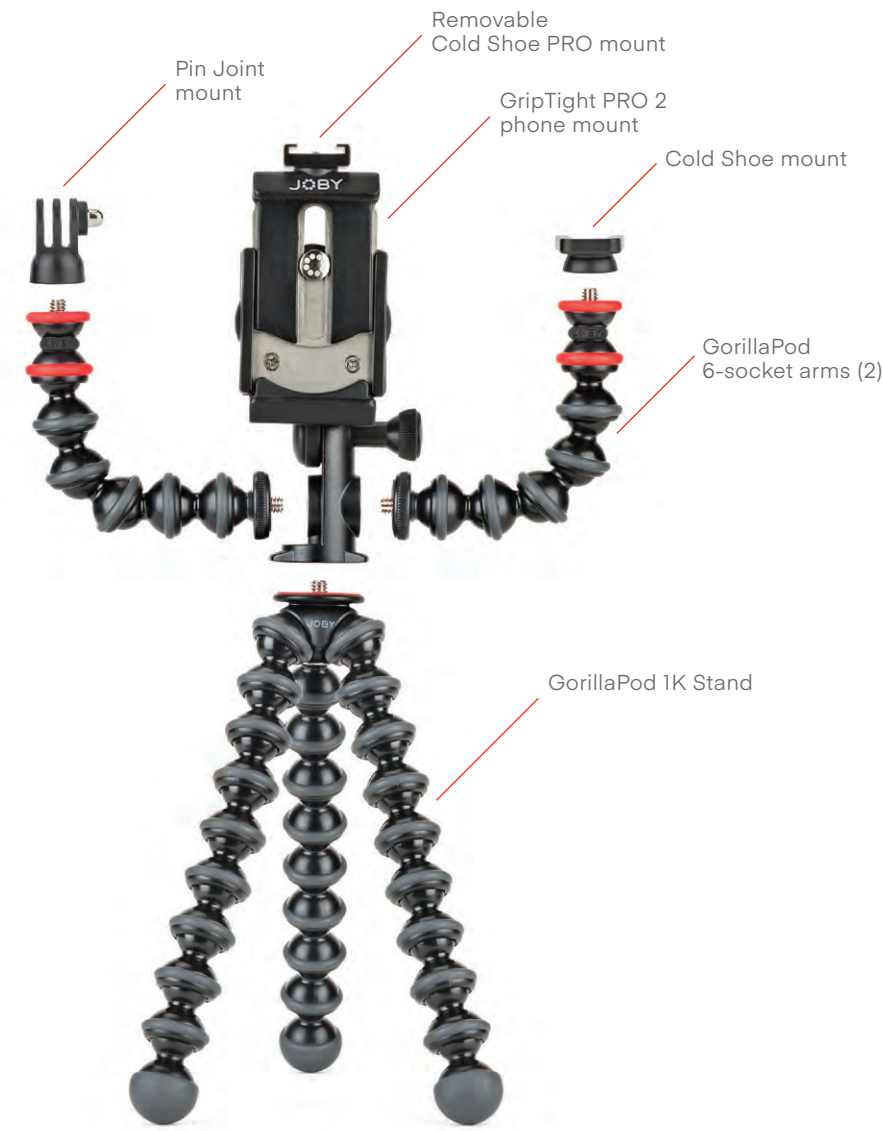

Accessories

Connections, extensions and accessories to boost your kit to the next level.