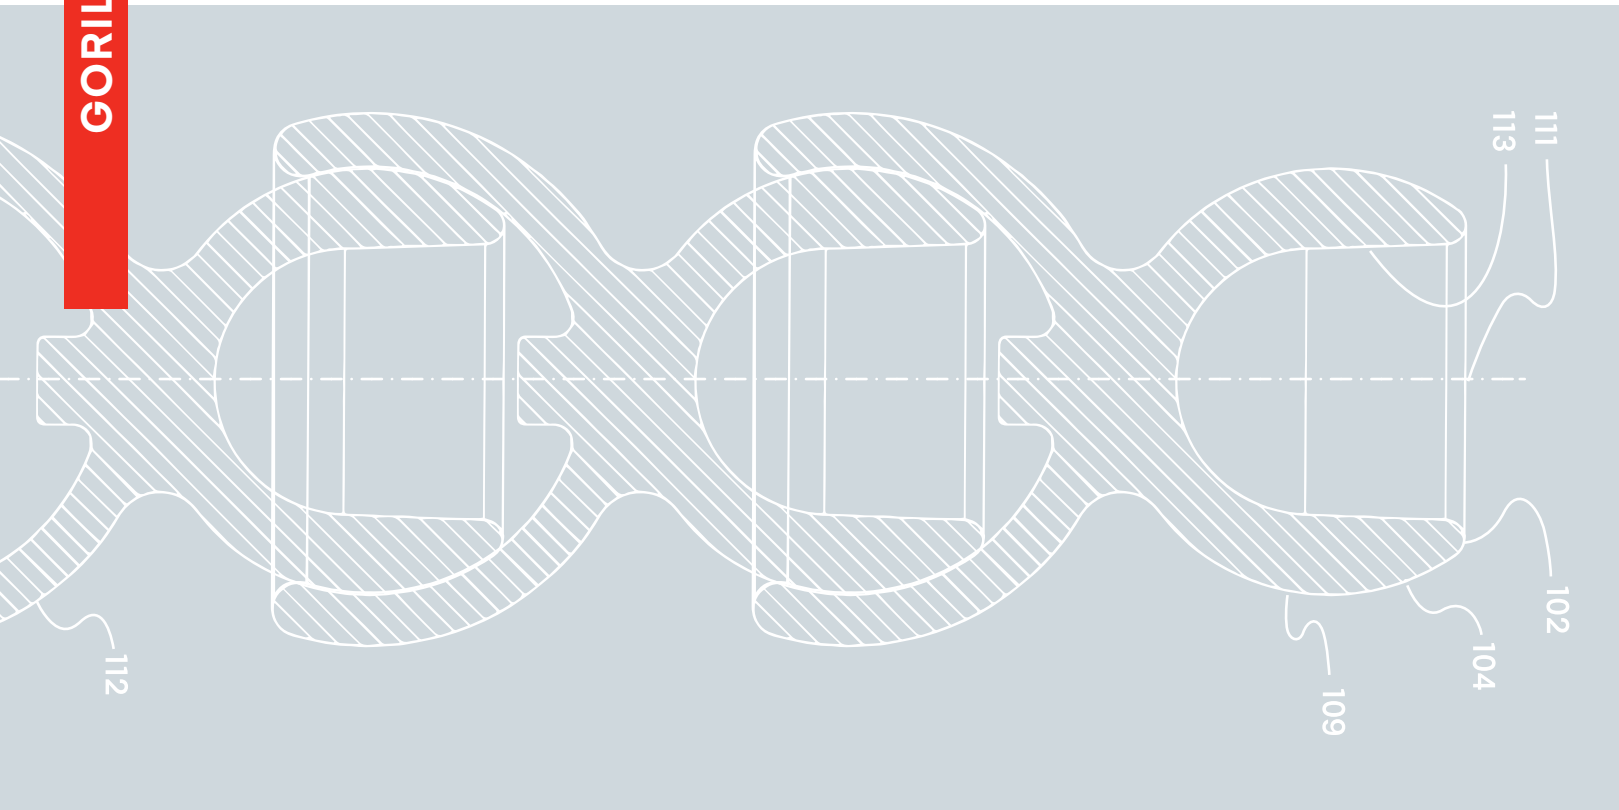

GorillaPod™ 5K Video PRO™

For the first time our famous GorillaPod legs are paired with a fluid video head allowing for smooth, lightweight movement. Perfect for Camera Video work, the GorillaPod 5K Video Pro can accommodate hardware up to 4kg and has an additional mounting point for a GorillaPod Arm (not included).

Size	15 x 4.5 x 3.5 in 380 x 115 x 90 mm	
Weight	2 lbs 915 g	Capacity 8.8 lbs 4kg
Connection	1/4"-20	
Order No.	JB01561	

GorillaPod™ 3K Video PRO™

The GorillaPod 3K Video Pro is the perfect combination of our famous GorillaPod legs and a new fluid video head. Designed for the Mirrorless Photographer shooting video who needs the benefits of Grip it, Wrap it and Stand it. Carries up to 3kg and has an additional mounting point for a GorillaPod Arm (not included).

Size	13 x 4.5 x 3.5 in 330 x 115 x 90 mm	
Weight	1 lb 8 oz 676 g	Capacity 6.6 lbs 3kg
Connection	1/4"-20	
Order No.	JB01562