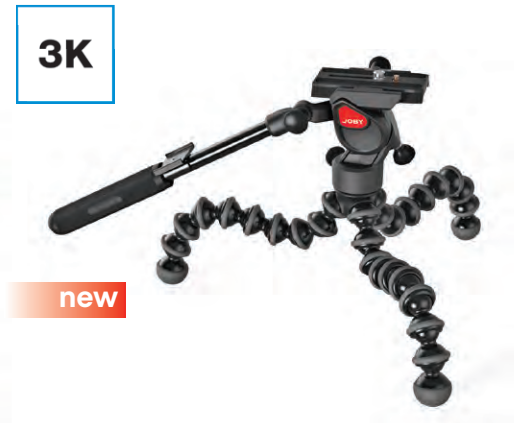

### GorillaPod™ Magnetic 325

Compact GorillaPod with magnetic feet and built in ballhead with 90 degree cut out for portrait shots. Supports compact cameras and devices weighing less than 1 lb.

<b>Size</b>	1.4 x 1.4 x 6.7 in 35 x 35 x 170 mm		
<b>Weight</b>	2.2 oz 62 g	<b>Capacity</b>	11.5 oz 325 g
<b>Connection</b>	1/4"-20	<b>Features</b>	
<b>Order No.</b>	JB01506		