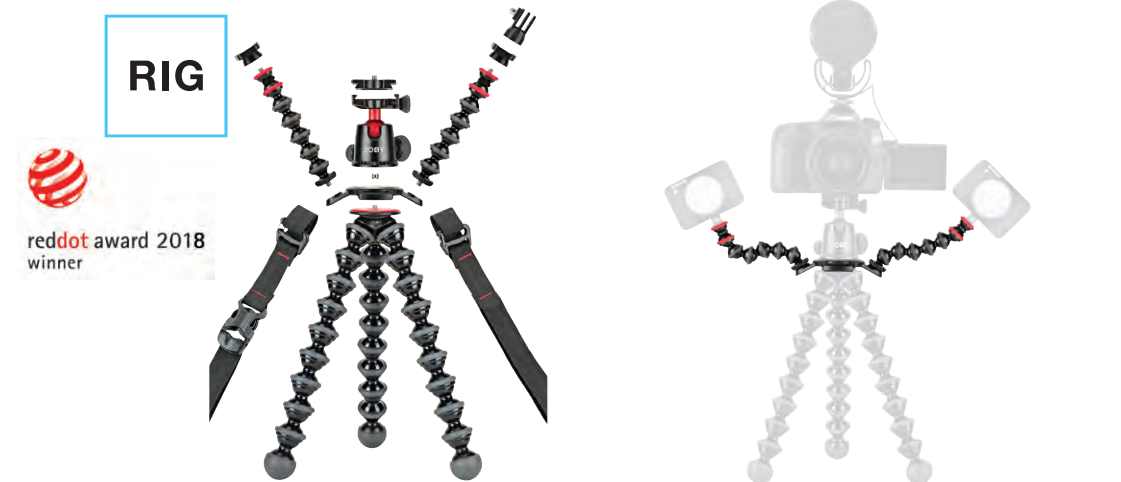

## GorillaPod™ Rig

The GorillaPod has arms! Flexible, portable and easy to use, the GorillaPod Rig is the essential tool for any content creator, vlogger or journalist creating pro-grade video.

<b>Size</b>	5.5 x 3.0 x 17.0 in 140 x 75 x 430 mm	
<b>Weight</b>	1.85 lbs 840 g	<b>Capacity</b> 11 lbs 5 kg
<b>Connection</b>	1/4"-20 3/8"	
<b>Order No.</b>	JB01522	

## GorillaPod™ Mobile Rig

The GorillaPod has arms! Create pro-grade videos, vlogs and YouTube® content with this smartphone rig designed for content creators. Flexible, portable and easy to use, the new GorillaPod Mobile Rig securely mounts your smartphone, lights and mics.

### TelePod Mobile™

Ideal for the Content Creator on the go, the TelePod Mobile is the smaller sibling in the family. Featuring the GripTight ONE mount and Impulse Trigger (with removable mount) it also features 3 modes of use and ability to fit any suitable equipment up to 325g.

### GripTight ONE Micro Stand™

A super-compact, go anywhere smartphone stand designed for easy viewing and better photography. Now one size fits most smartphones with or without a case. Stand can also be used with compact cameras via 1/4"-20 tripod attachment.